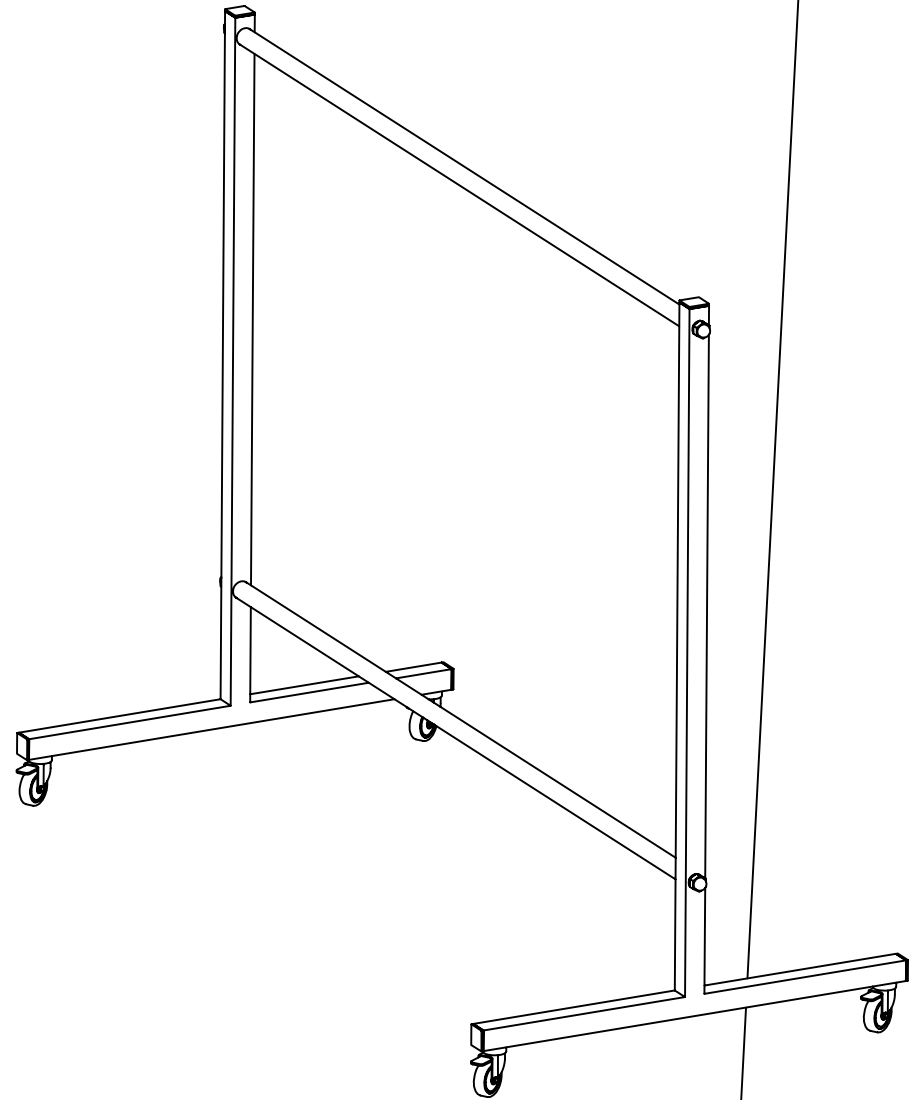

# FOLLO DIEM MAT RACK

## 145-012941

# Follo Diem Mat Rack 145-012941

Pos	Qty	Ref. no.	Dim	Benevnelse	Description
1	2	12941-1		FOT	FOOT
2	2	12942-2		STANG	BAR
3	2	532-004171		HJUL M/BREMS	WHEEL
4	4	560-002043	M10x20	UNBRACO SKRUE	SCREW
5	4	29504-2	M10	FIRKANTMUTTER	SQUARE NUT
6	4	560-002103	M10x25	SKRUE	SCREW
7	4	572-001959	M10	SKIVE	WASHER
8	4	591-001964		PLASTHETTE	PLASTIC CAP
9	6	591-001969		PLASTPLUGG	PLASTIC PLUG
10	2	532-004170		HJUL	

## Technical information:

Width	66 cm
Length	139 cm
Height	110 cm
Weight	10 kg

"CE" mark indicates that this product complies with the European requirements for safety, health, environment and customer protection.