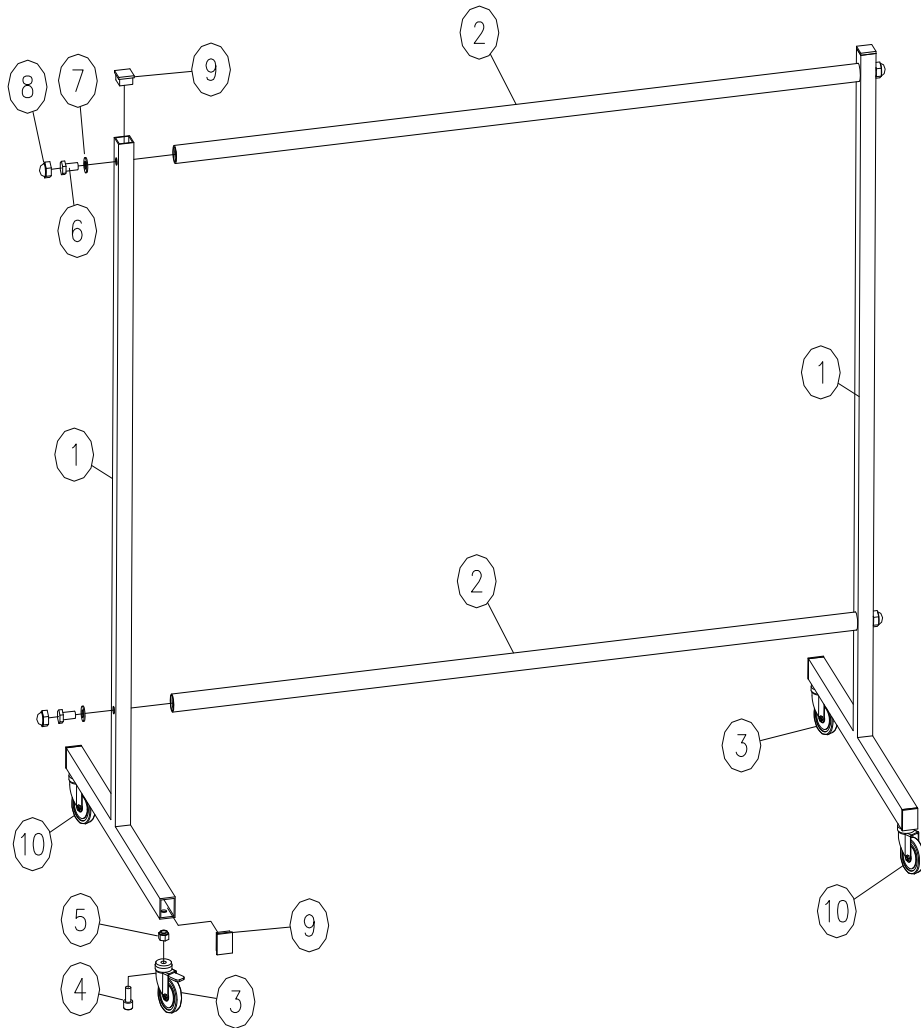

## 145-012941

# Follo Diem Mat Rack 145-012941

Pos	Qty	Ref. no.	Dim	Benevnelse	Description
1	2	12941-1		FOT	FOOT
2	2	12942-2		STANG	BAR
3	2	532-004171		HJUL M/BREMS	WHEEL
4	4	560-002043	M10x20	UNBRACO SKRUE	SCREW
5	4	29504-2	M10	FIRKANTMUTTER	SQUARE NUT
6	4	560-002103	M10x25	SKRUE	SCREW
7	4	572-001959	M10	SKIVE	WASHER
8	4	591-001964		PLASTHETTE	PLASTIC CAP
9	6	591-001969		PLASTPLUGG	PLASTIC PLUG
10	2	532-004170		HJUL	

## Technical information:

Width	66 cm
Length	139 cm
Height	110 cm
Weight	10 kg

"CE" mark indicates that this product complies with the European requirements for safety, health, environment and customer protection.